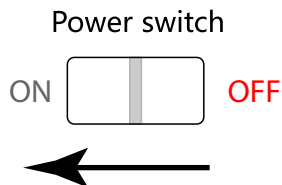

ROBOTIKA

Before using the Robot Vacuum Cleaner - you must turn it ON from the main switch. See below:

Lift the Top plate up
to access Power Switch

Slide the switch to ON
to power on the unit.

Slide it to OFF to power
off the unit.