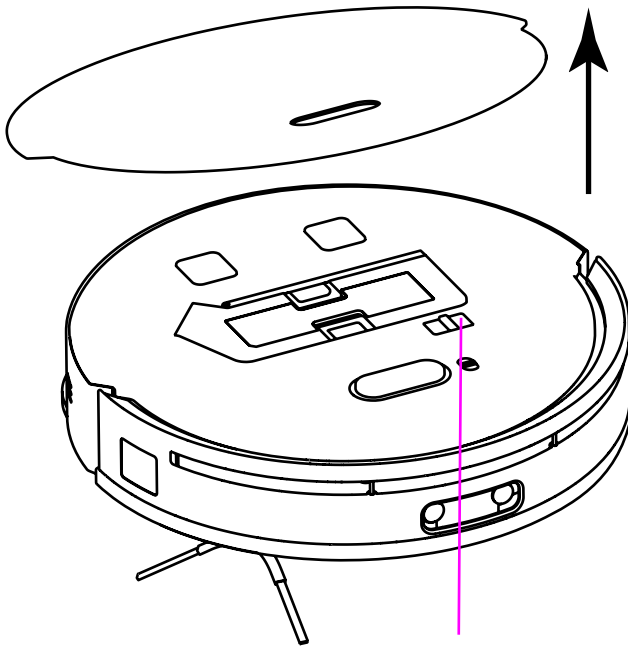

ROBOTIKA

Before using the Robot Vacuum Cleaner - you must turn it ON from the main switch. See below:

Lift the Top plate up
to access Power Switch

Slide the switch to ON
to power on the unit.

Slide it to OFF to power
off the unit.