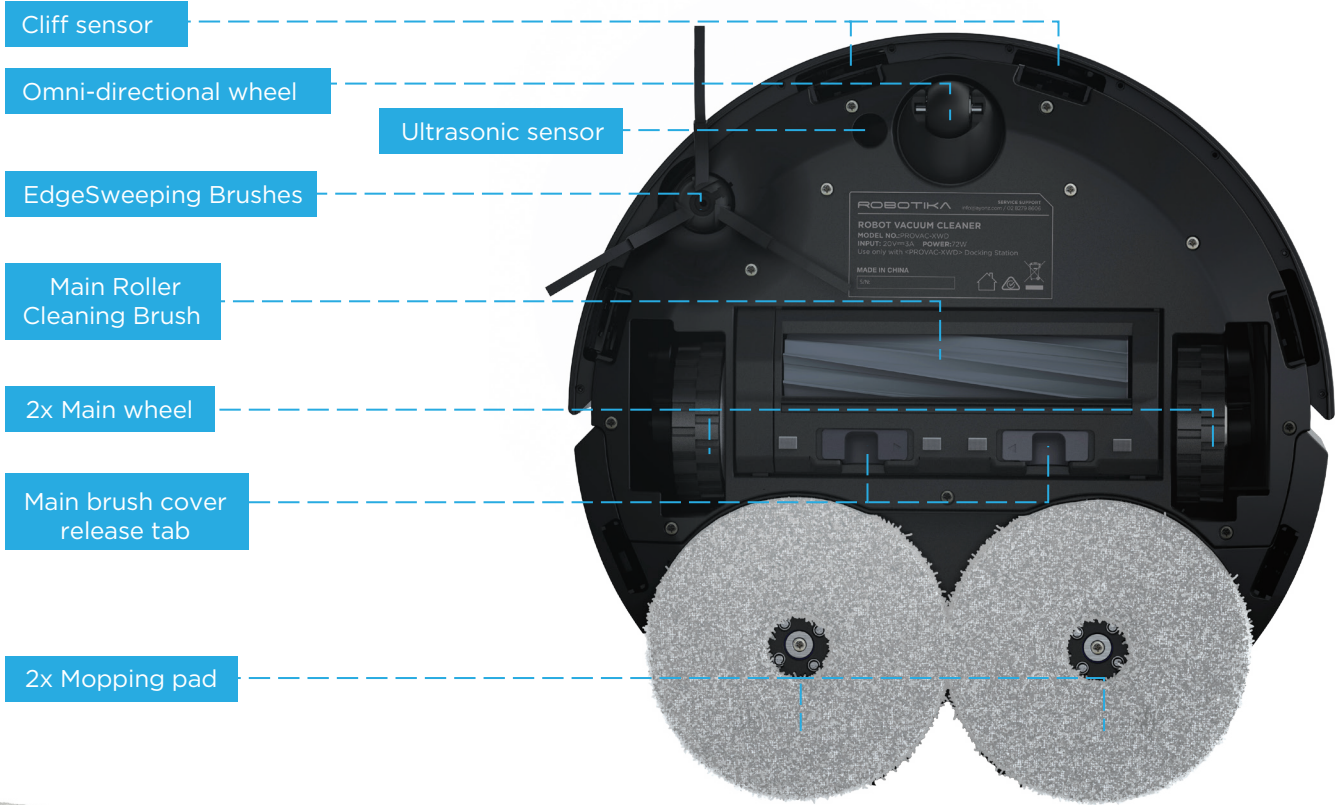

 Silicone Brush

 Customizable cleaning schedule

 line laser obstacle avoidance

 Intelligent map management

 Deep Cleaning  
Nanomolecular disinfection and sterilization

 Planning Obstacles  
Automatically stop when encountering steps

1 x Mopping Cloth Set

1 x HEPA FILTER

1 x Cleaning Brush

1 x Edge Sweeping Brush Set

1 x Disposable Dust Bag

Power cord

Main Roller Cleaning Brush

Climbs over obstacles easily of up to 20mm in height.

Large Tanks for removing dirt/dust, dirty water and a refill clean water tank.

Hot Air Dryer while docked using mopping function.

Intelligent Mapping & Management of areas cleaned/mopped within your home