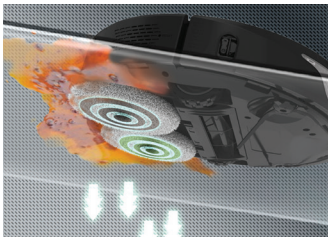

## ROBOTIKA

A smart device management App for you to control and manage your intelligent home products easier and to live smarter.

Control and Management through Robotika application

10n Mopping Pressure  
Supercharged drag wash stubborn stains easily done

Smart Mopping  
Automatic 15mm Mop Lifting 10mm middle brush lift

 Auto Docking at Charging Station

 86mm Ultra-thin

 Compact Design  
0.1m<sup>2</sup> mini base station occupying a small area

 Embedded dToF navigation